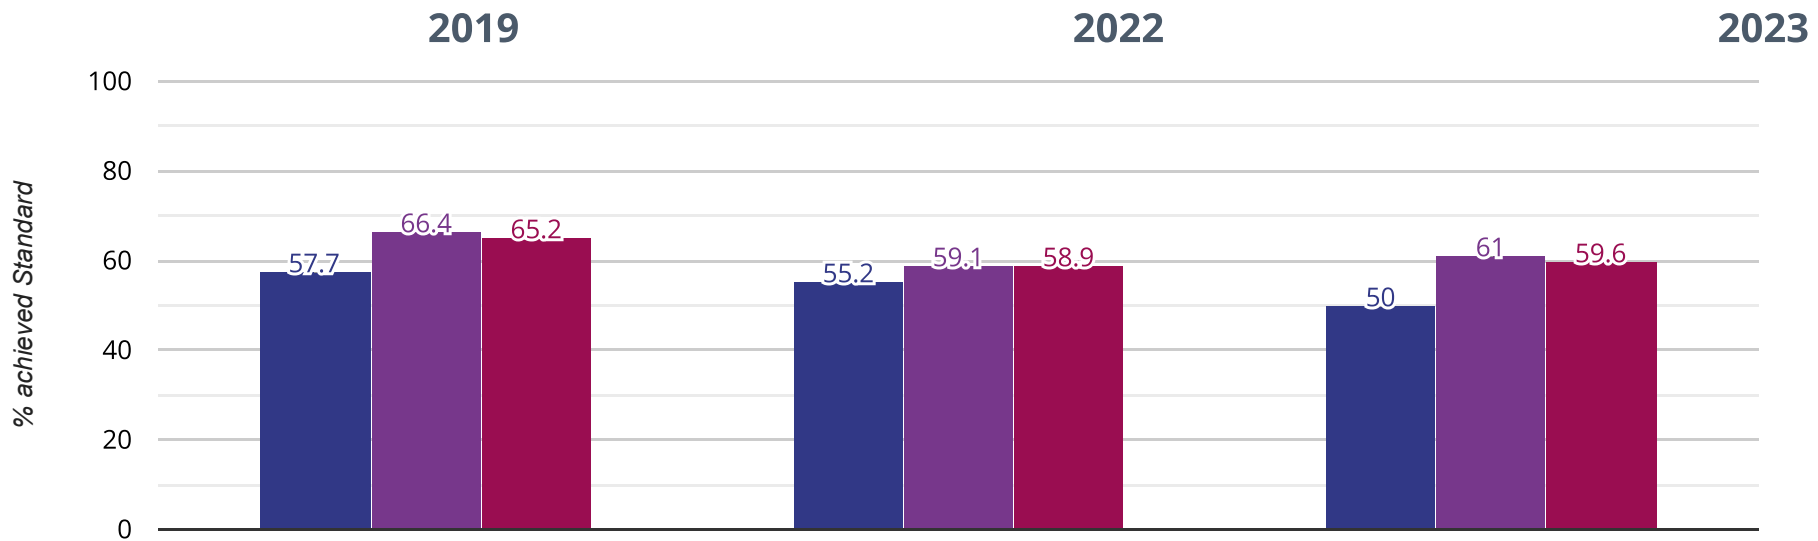

# ? GPS - average scaled score

**100.8 in 2023**

**2.6 points drop since 2022**

**2.2 points drop since 2019**

- Elsecar Holy Trinity Church of England Voluntary Aided Primary
- Barnsley (80)
- NCER National (15440)

# RWM - achieved standard

**50% in 2023**

**5.2% points drop since 2022**

**7.7% points drop since 2019**

-  Elsecar Holy Trinity Church of England Voluntary Aided Primary
-  Barnsley (80)
-  NCER National (15440)