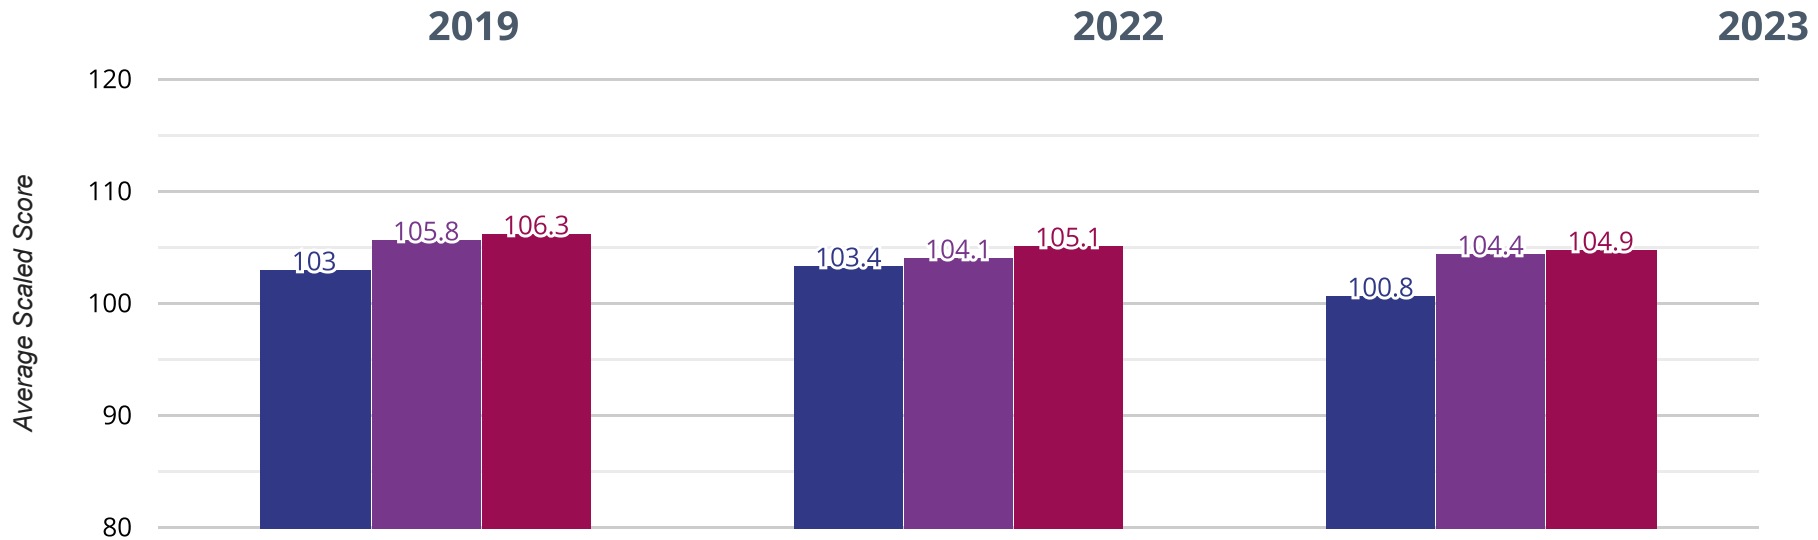

? GPS - average scaled score

100.8 in 2023

2.6 points drop since 2022

2.2 points drop since 2019

- Elsecar Holy Trinity Church of England Voluntary Aided Primary
- Barnsley (80)
- NCER National (15440)