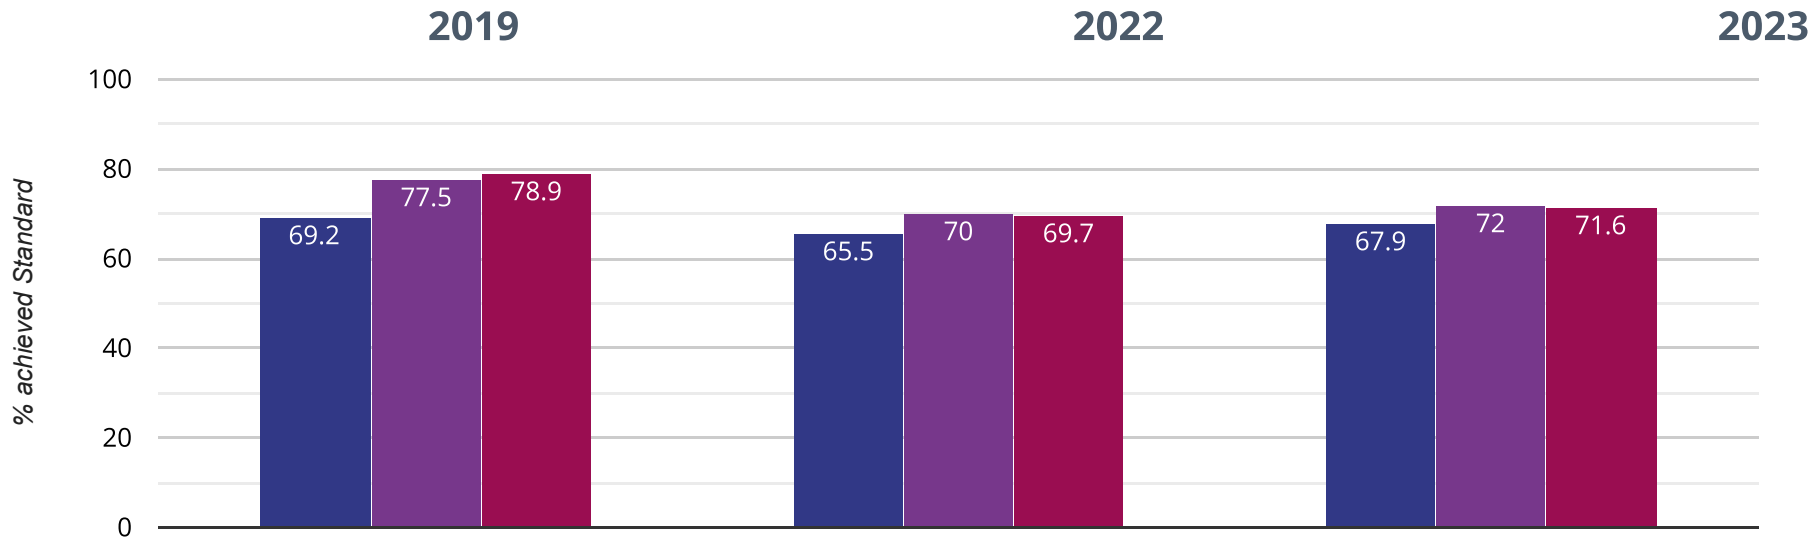

Writing - achieved standard

67.9% in 2023

2.4% points rise since 2022

1.3% points drop since 2019

- Elsecar Holy Trinity Church of England Voluntary Aided Primary
- Barnsley (80)
- NCER National (15440)