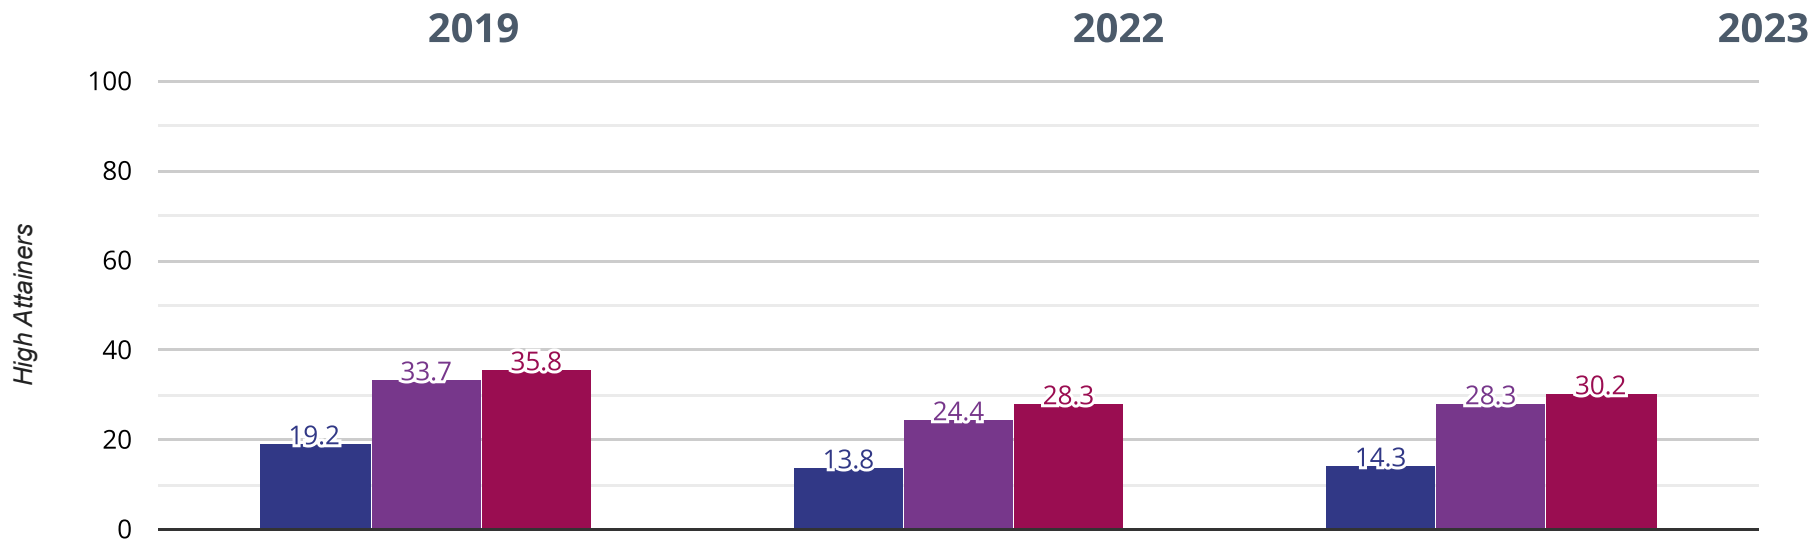

? GPS - high attainers

14.3% in 2023

0.5% points rise since 2022

4.9% points drop since 2019

- Elsecar Holy Trinity Church of England Voluntary Aided Primary
- Barnsley (80)
- NCER National (15440)