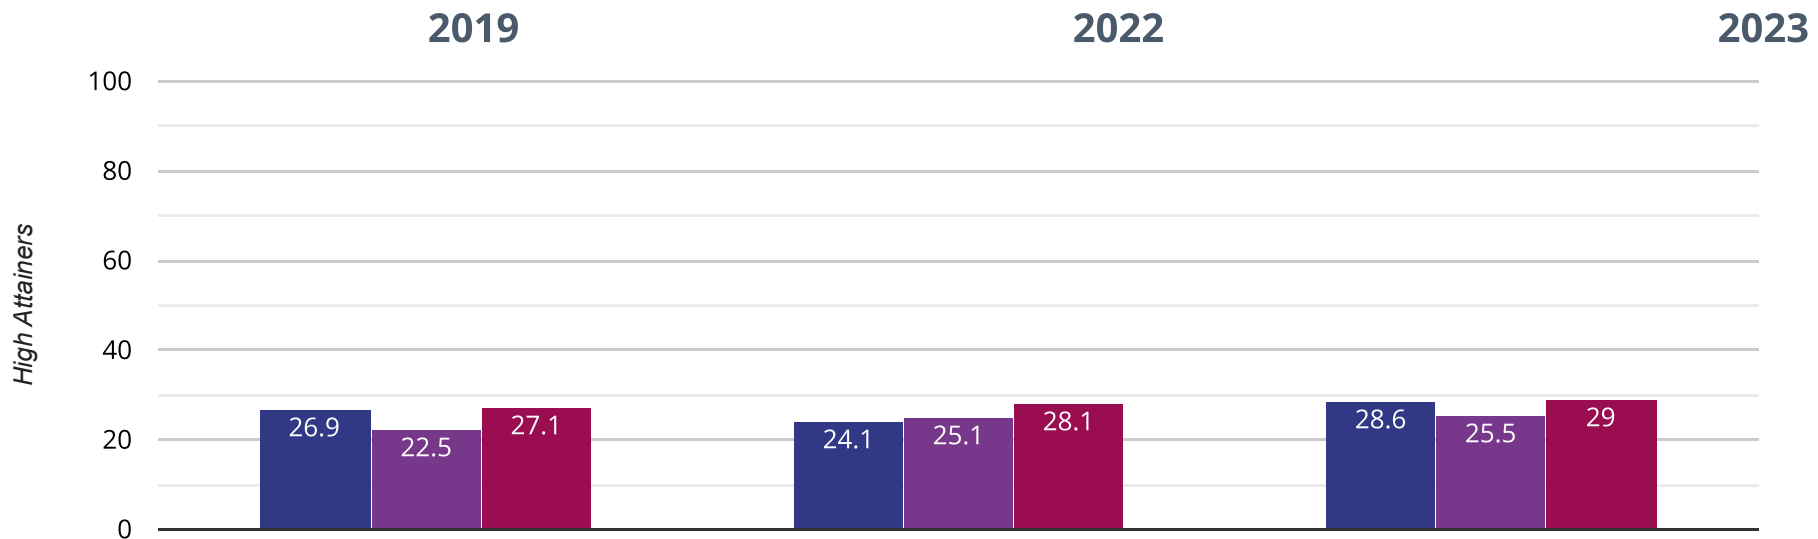

Reading - high attainers

28.6% in 2023

4.5% points rise since 2022

1.7% points rise since 2019

- Elsecar Holy Trinity Church of England Voluntary Aided Primary
- Barnsley (80)
- NCER National (15440)