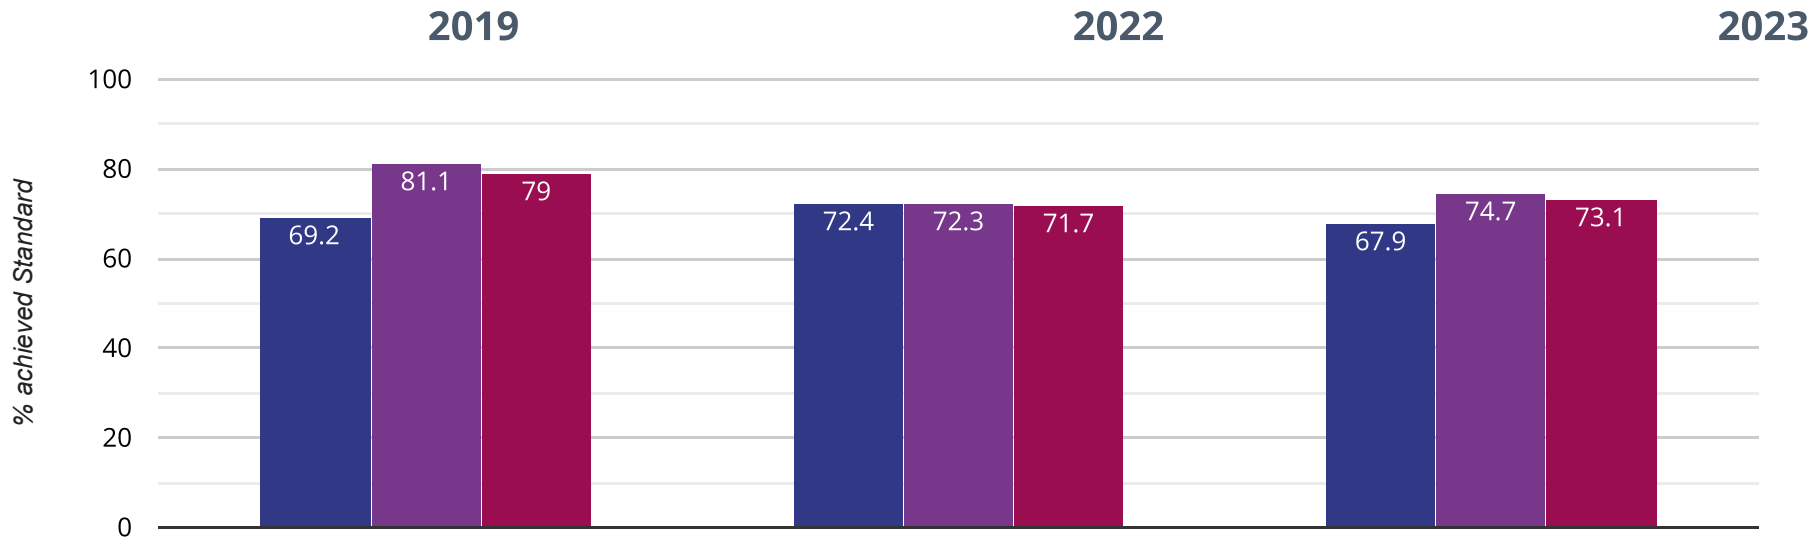

+ Maths - achieved standard

67.9% in 2023

4.5% points drop since 2022

1.3% points drop since 2019

- Elsecar Holy Trinity Church of England Voluntary Aided Primary
- Barnsley (80)
- NCER National (15440)