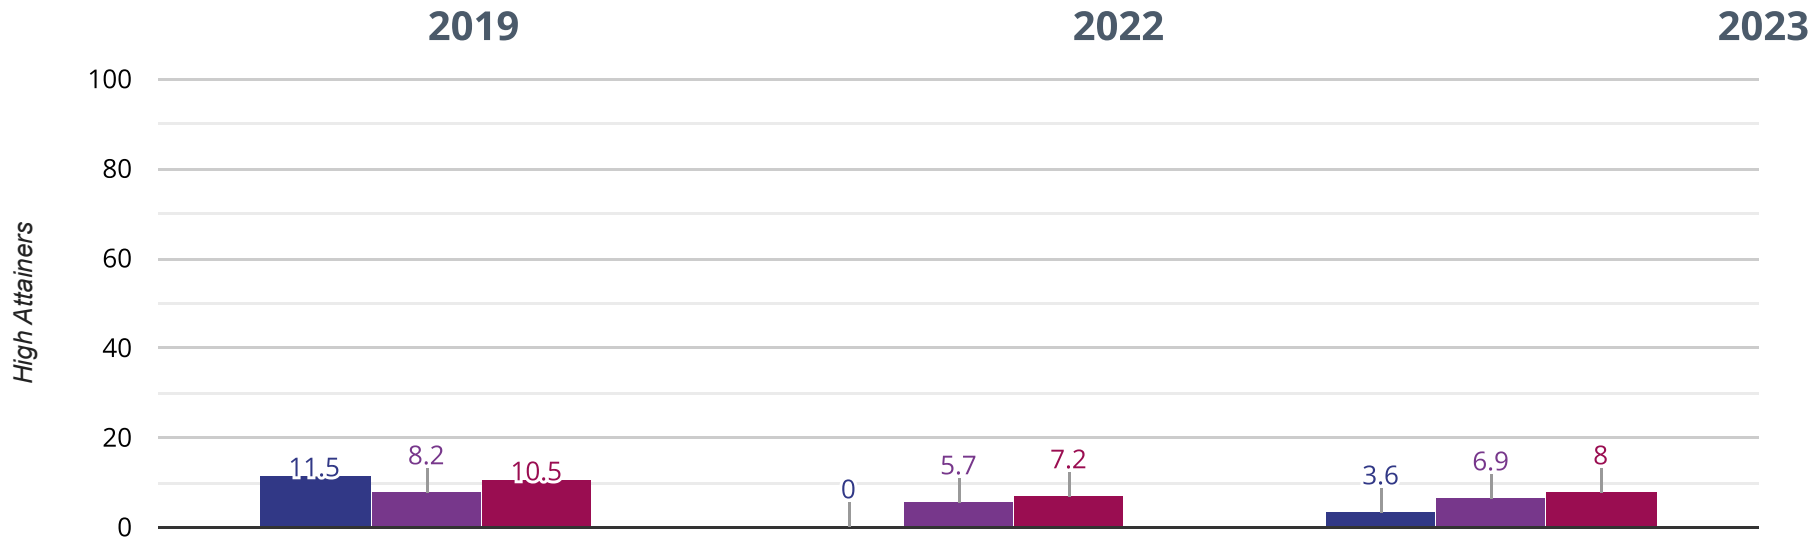

# RWM - achieved standard

**50% in 2023**

**5.2% points drop since 2022**

**7.7% points drop since 2019**

-  Elsecar Holy Trinity Church of England Voluntary Aided Primary
-  Barnsley (80)
-  NCER National (15440)

# RWM - high attainers

**3.6% in 2023**

**3.6% points rise since 2022**

**7.9% points drop since 2019**

- Elsecar Holy Trinity Church of England Voluntary Aided Primary
- Barnsley (80)
- NCER National (15440)