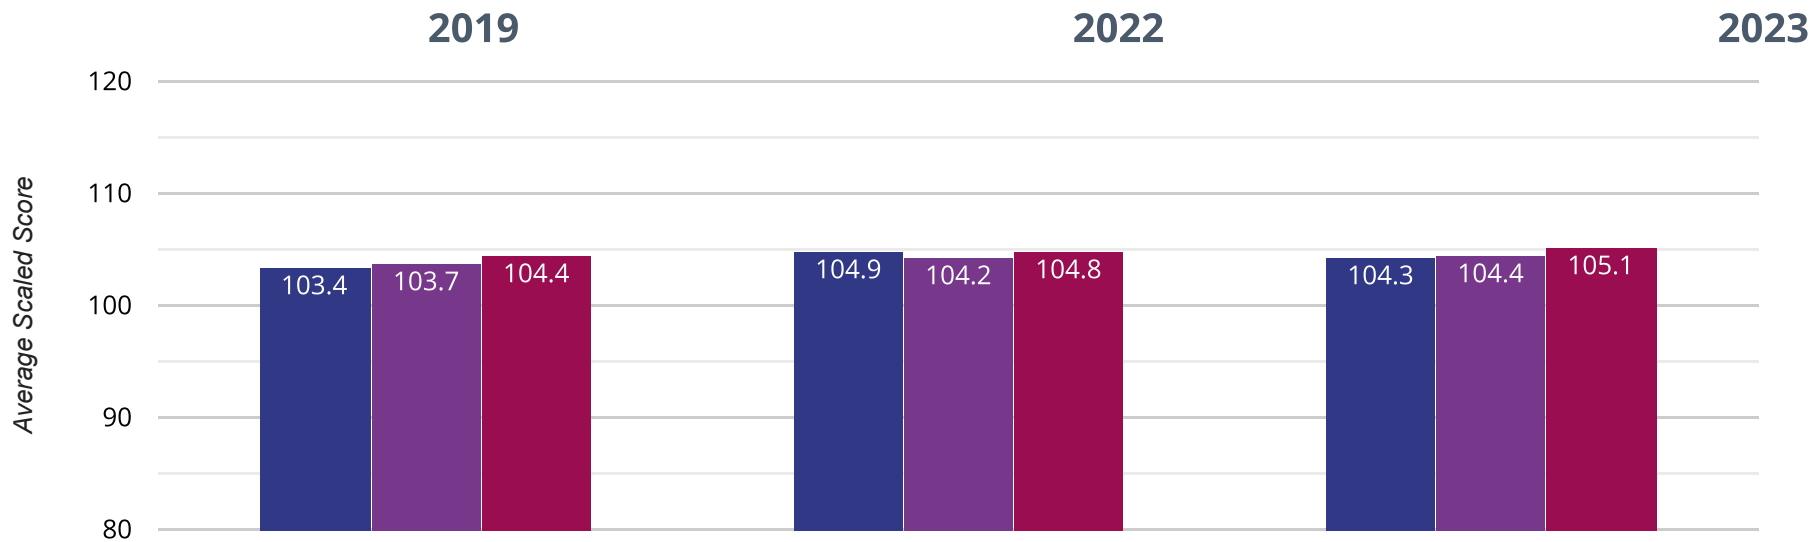

Reading - average scaled score

104.3 in 2023

0.6 points drop since 2022

0.9 points rise since 2019

- Elsecar Holy Trinity Church of England Voluntary Aided Primary
- Barnsley (80)
- NCER National (15440)