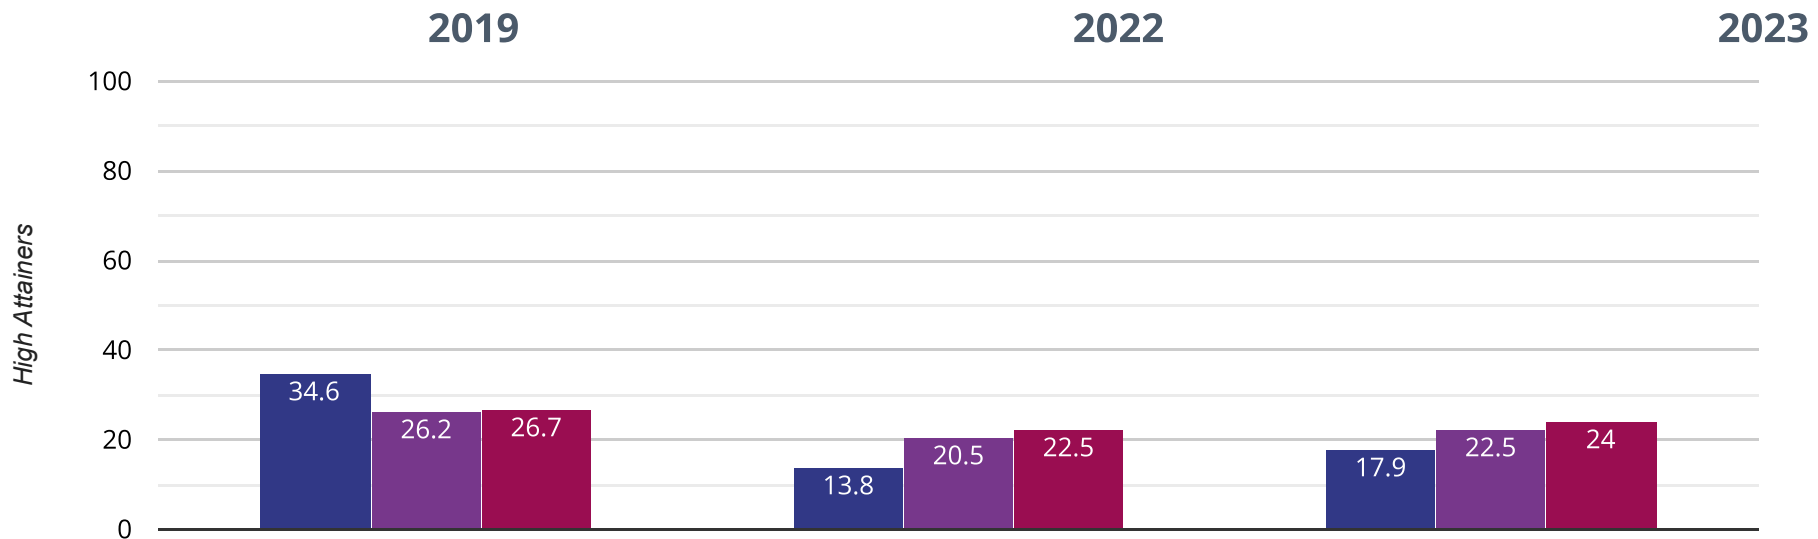

# + Maths - achieved standard

**67.9% in 2023**

**4.5% points drop since 2022**

**1.3% points drop since 2019**

- Elsecar Holy Trinity Church of England Voluntary Aided Primary
- Barnsley (80)
- NCER National (15440)

# + Maths - high attainers

**17.9% in 2023**

**4.1% points rise since 2022**

**16.7% points drop since 2019**

- Elsecar Holy Trinity Church of England Voluntary Aided Primary
- Barnsley (80)
- NCER National (15440)