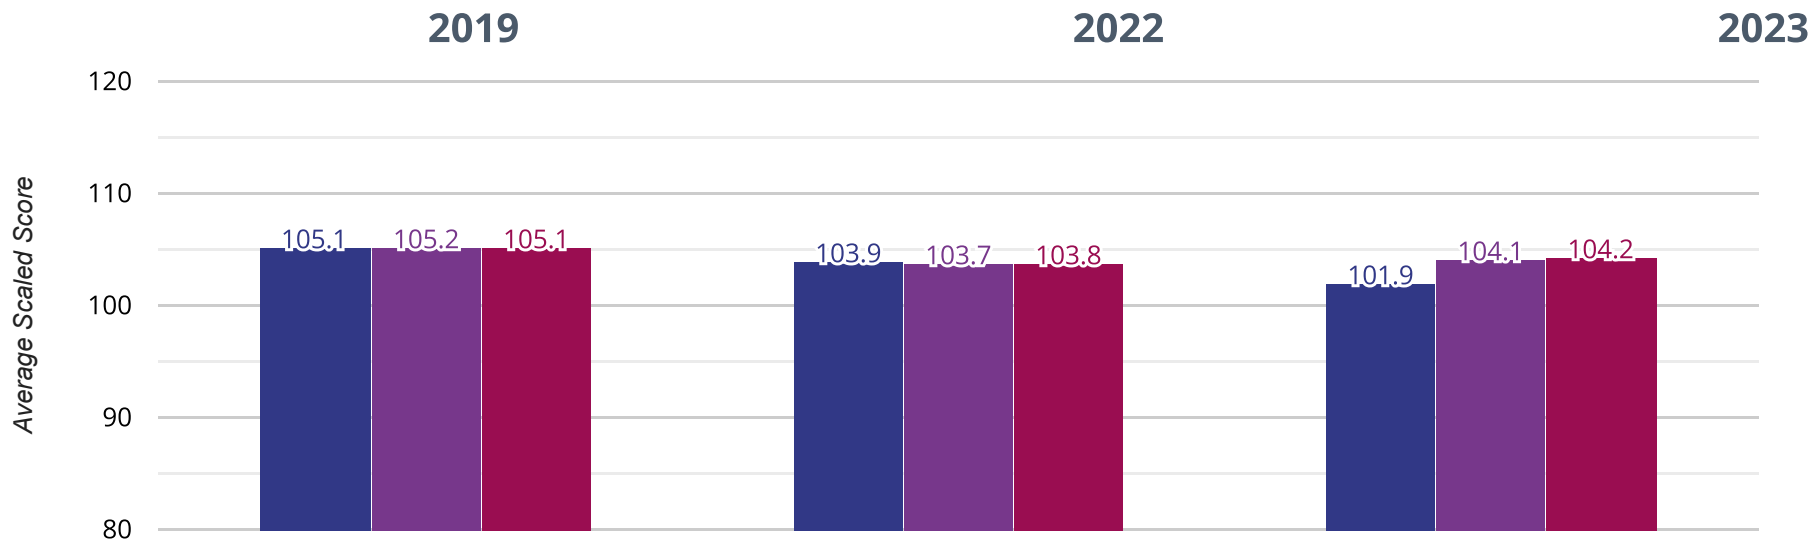

+ Maths - average scaled score

101.9 in **2023**

2 points drop since 2022

3.2 points drop since 2019

- Elsecar Holy Trinity Church of England Voluntary Aided Primary
- Barnsley (80)
- NCER National (15440)