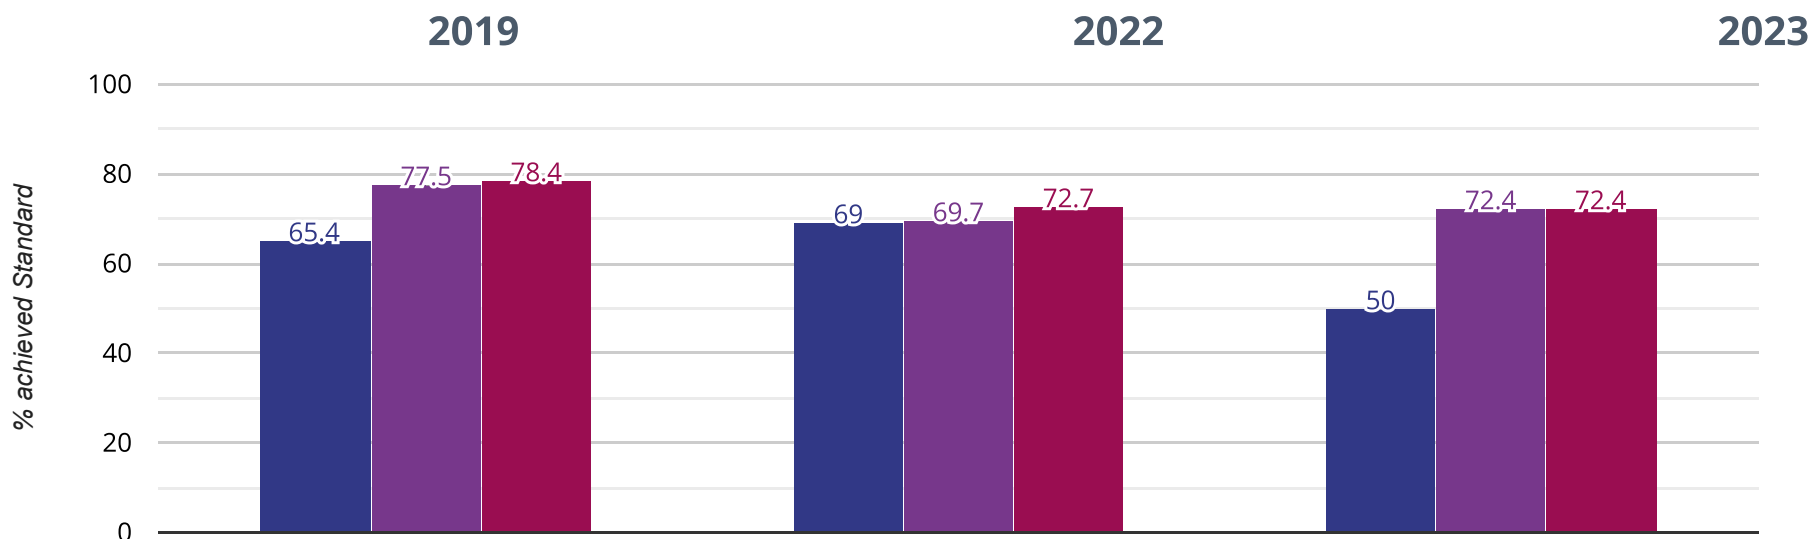

? GPS - achieved standard

50% in 2023

19% points drop since 2022

15.4% points drop since 2019

- Elsecar Holy Trinity Church of England Voluntary Aided Primary
- Barnsley (80)
- NCER National (15440)