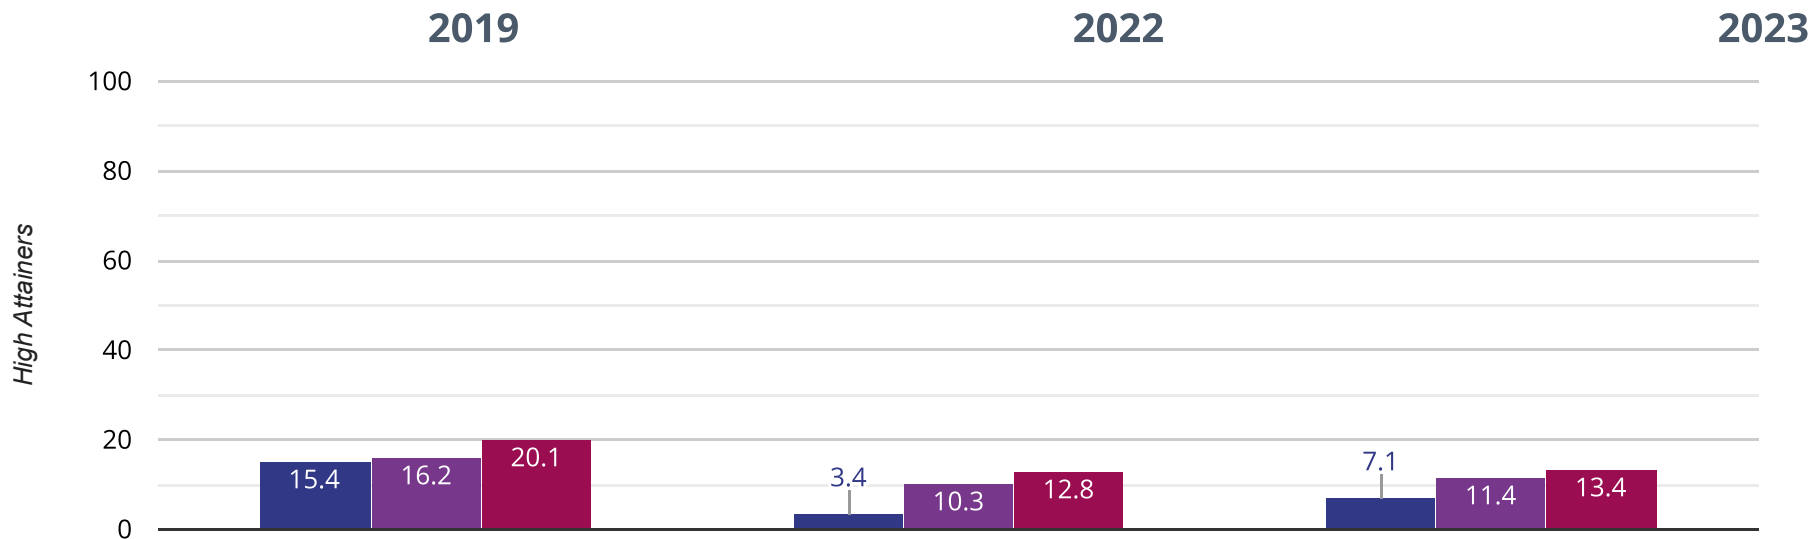

Writing - high attainers

7.1% in 2023

3.7% points rise since 2022

8.3% points drop since 2019

- Elsecar Holy Trinity Church of England Voluntary Aided Primary
- Barnsley (80)
- NCER National (15440)