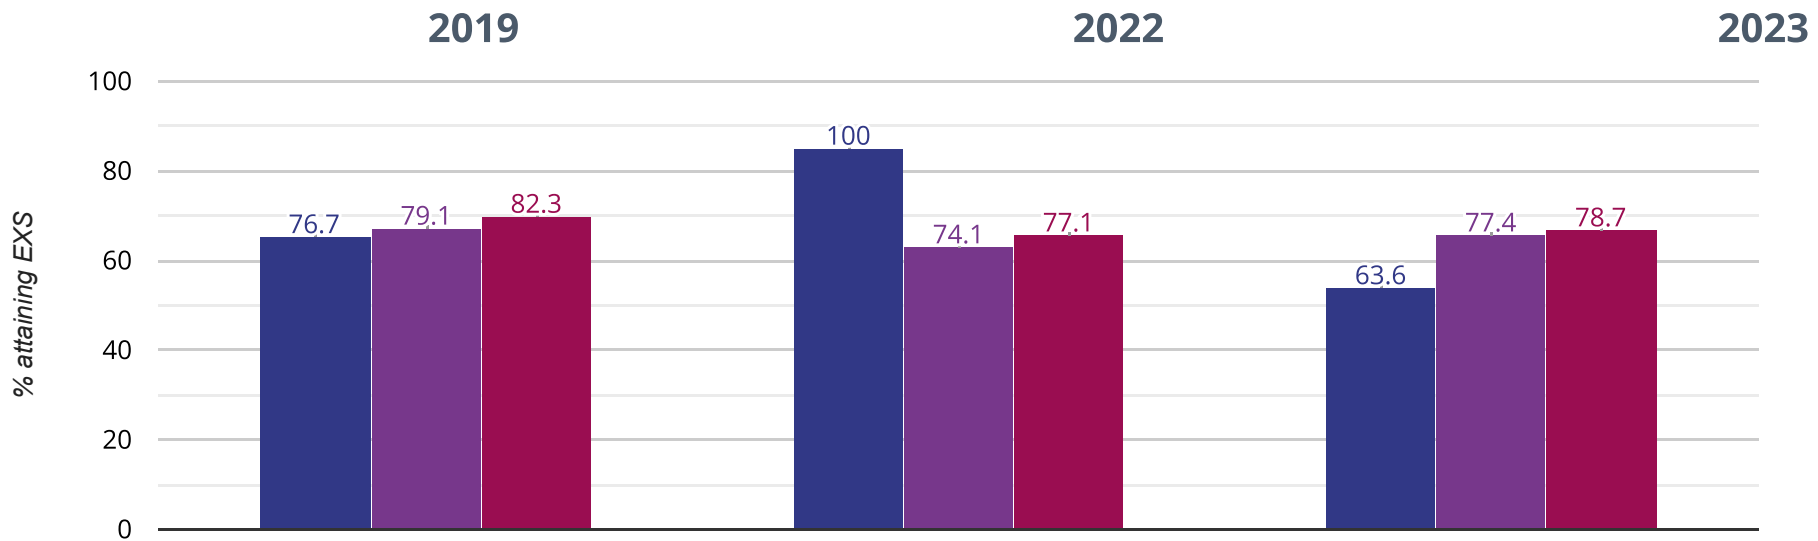

Science - attaining EXS

63.6% in 2023

36.4% points drop since 2022

13.1% points drop since 2019

- Elsecar Holy Trinity Church of England Voluntary Aided Primary
- Barnsley (80)
- NCER National (16634)