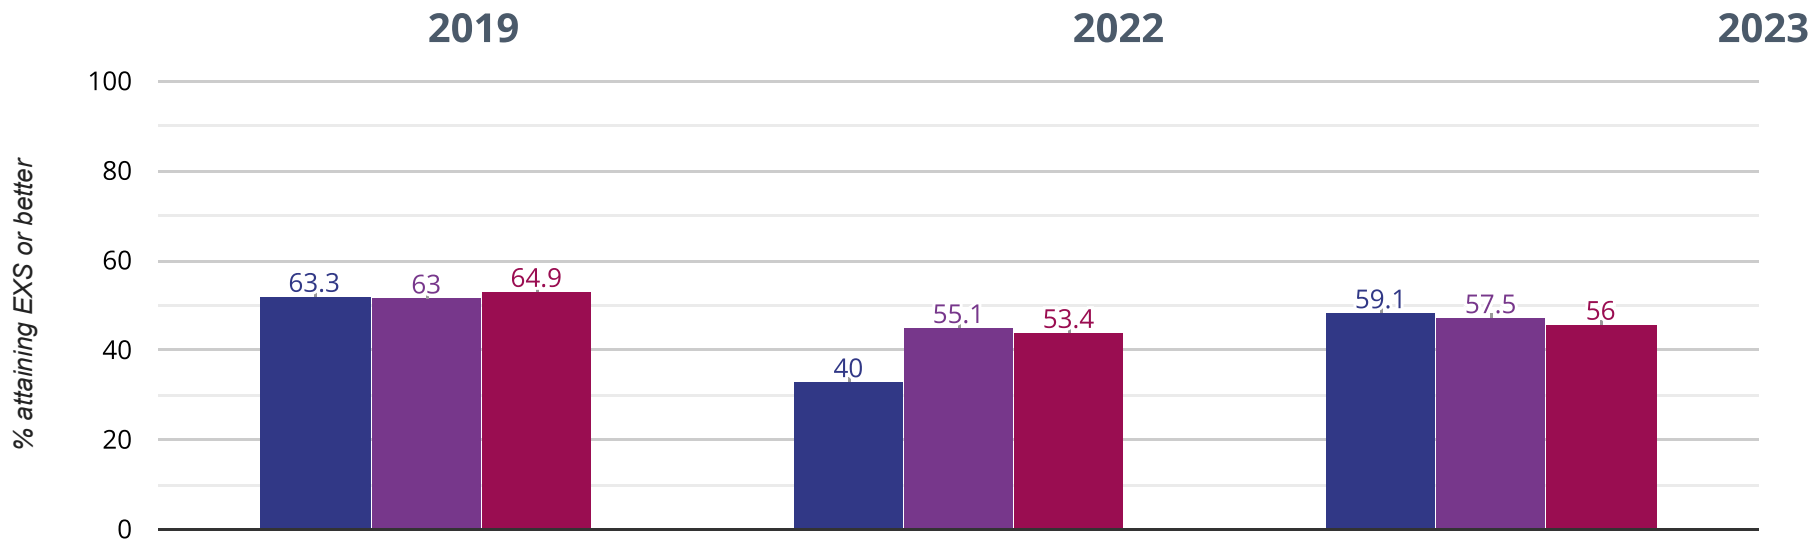

RWM - attaining EXS or better

59.1% in 2023

19.1% points rise since 2022

4.2% points drop since 2019

- Elsecar Holy Trinity Church of England Voluntary Aided Primary
- Barnsley (80)
- NCER National (16634)