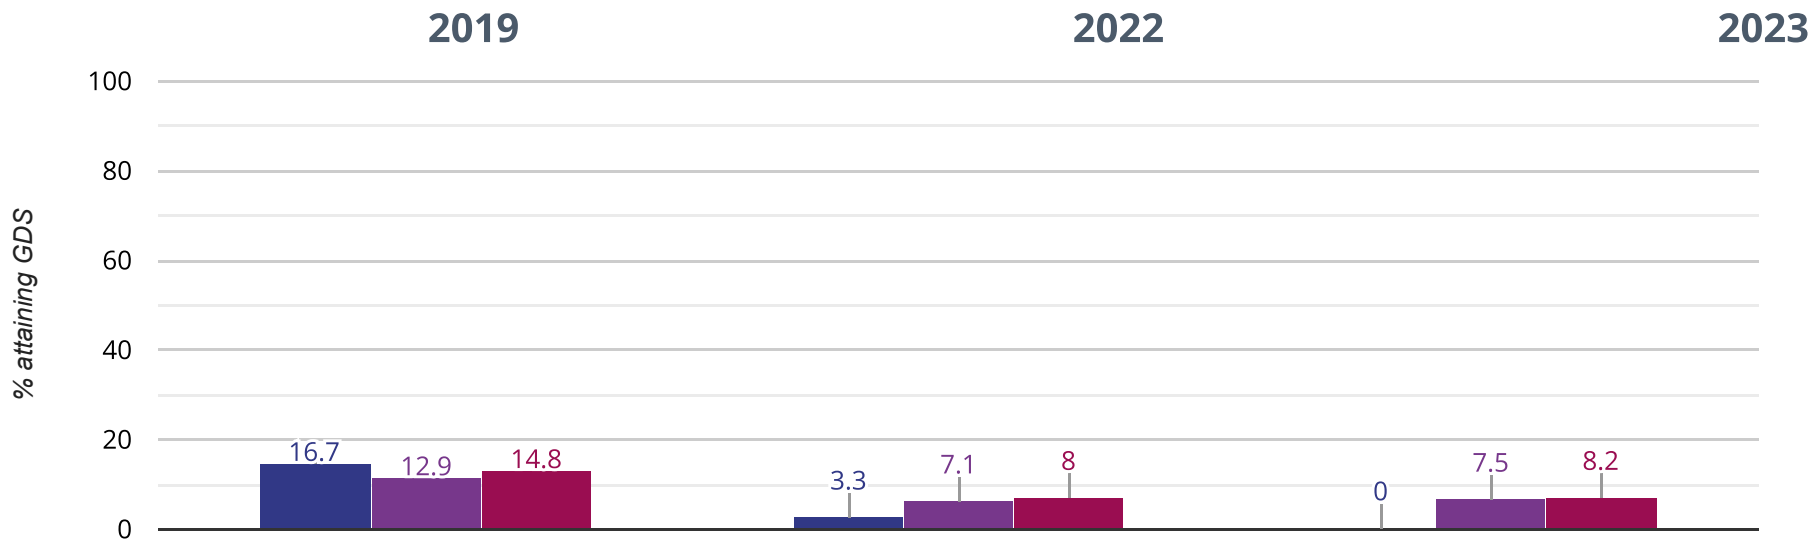

Writing - attaining GDS

0% in 2023

3.3% points drop since 2022

16.7% points drop since 2019

- Elsecar Holy Trinity Church of England Voluntary Aided Primary
- Barnsley (80)
- NCER National (16634)