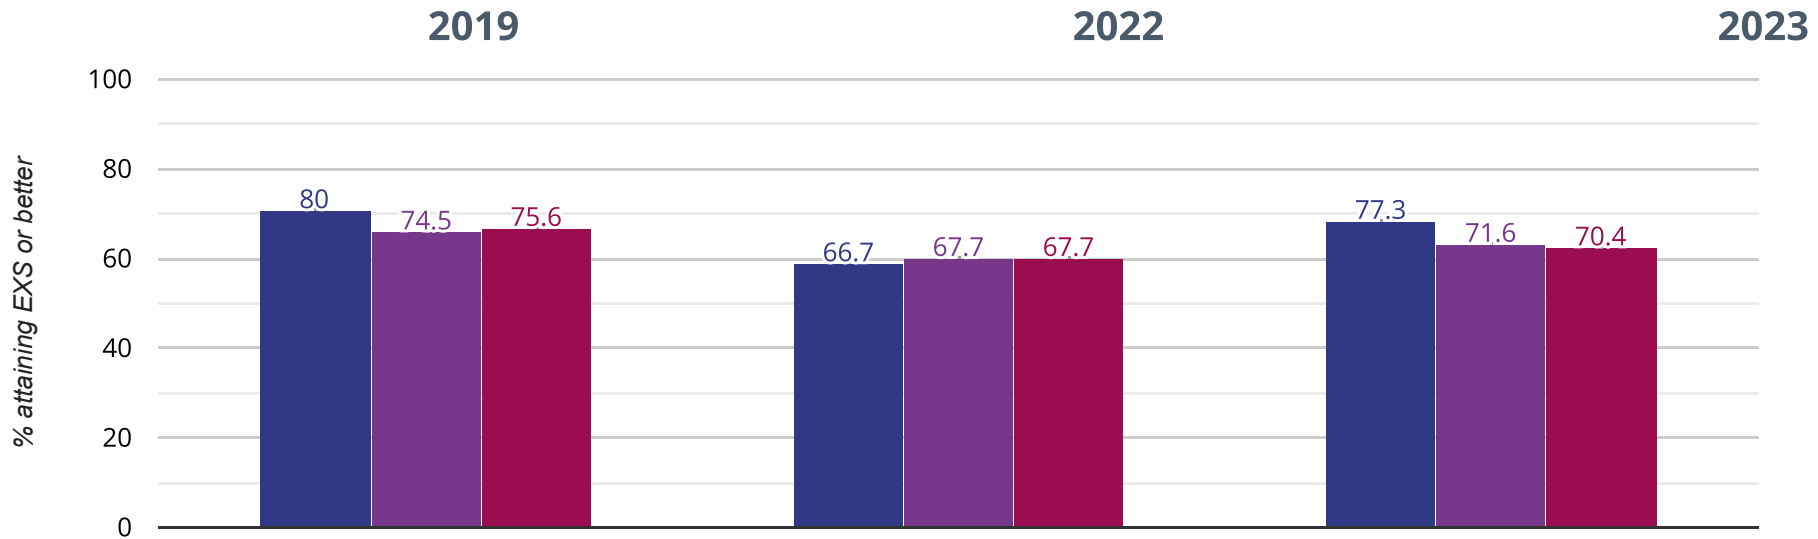

3.3% points drop since 2022

16.7% points drop since 2019

-  Elsecar Holy Trinity Church of England Voluntary Aided Primary
-  Barnsley (80)
-  NCER National (16634)

+ Maths - attaining EXS or better

77.3% in 2023