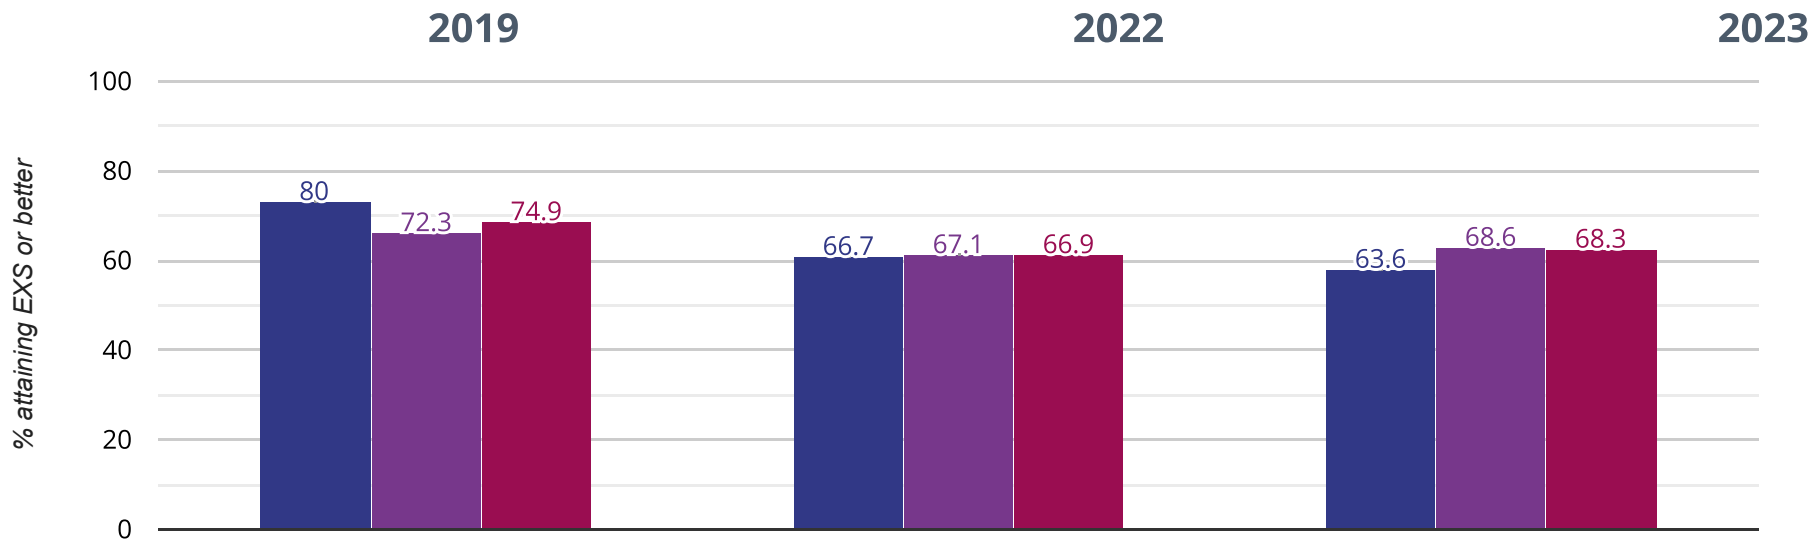

Reading - attaining EXS or better

63.6% in 2023

3.1% points drop since 2022

16.4% points drop since 2019

- Elsecar Holy Trinity Church of England Voluntary Aided Primary
- Barnsley (80)
- NCER National (16634)