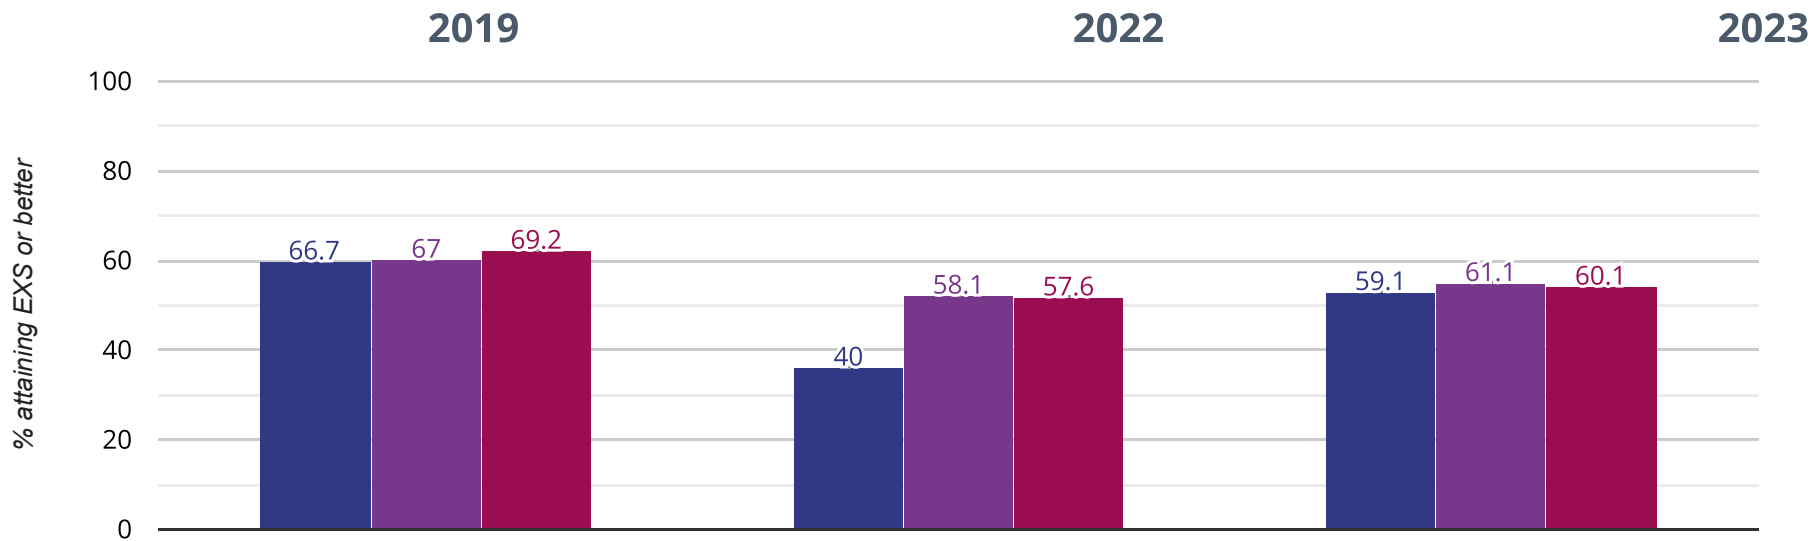

Reading - attaining GDS

22.7% in 2023

0.6% points drop since 2022

4% points drop since 2019

- Elsecar Holy Trinity Church of England Voluntary Aided Primary
- Barnsley (80)
- NCER National (16634)

Writing - attaining EXS or better