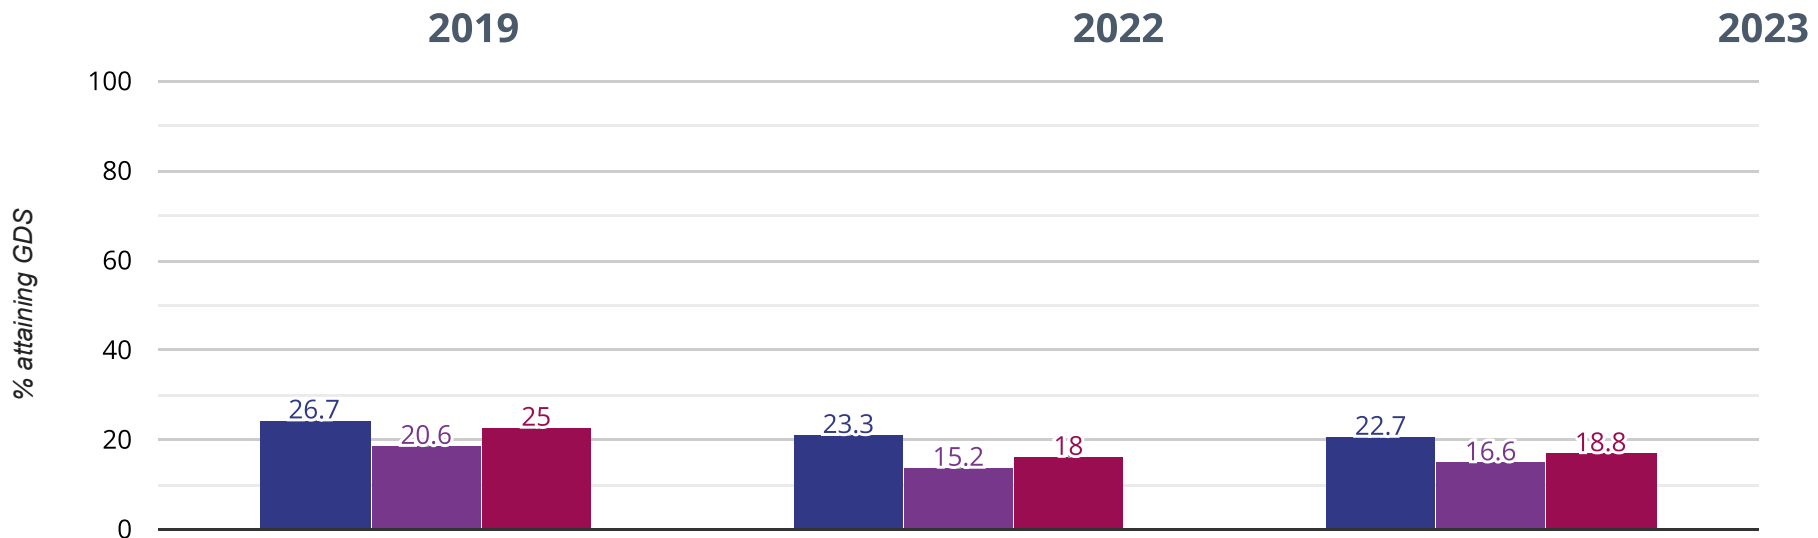

Reading - attaining GDS

22.7% in 2023

0.6% points drop since 2022

4% points drop since 2019

- Elsecar Holy Trinity Church of England Voluntary Aided Primary
- Barnsley (80)
- NCER National (16634)