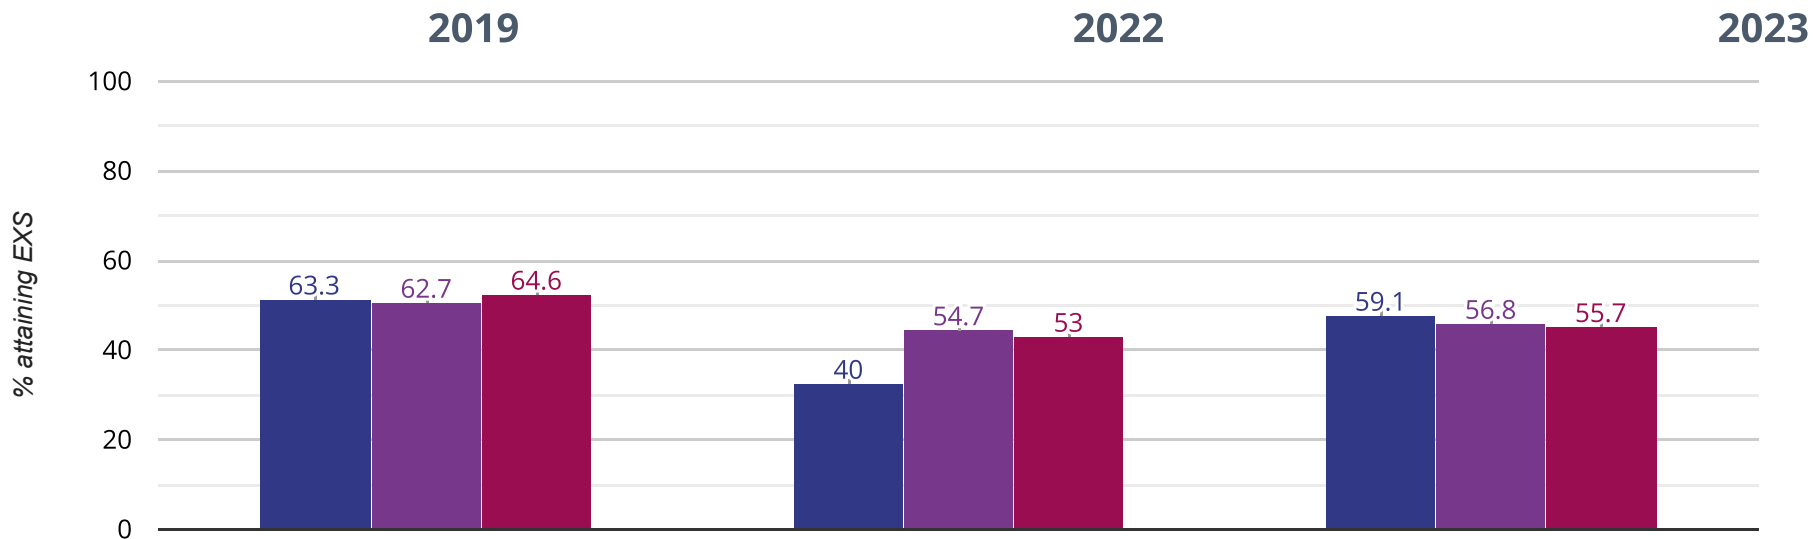

Reading, Writing, Maths and Science - attaining EXS

59.1 in 2023

19.1 points rise since 2022

4.2 points drop since 2019

- Elsecar Holy Trinity Church of England Voluntary Aided Primary
- Barnsley (80)
- NCER National (16634)