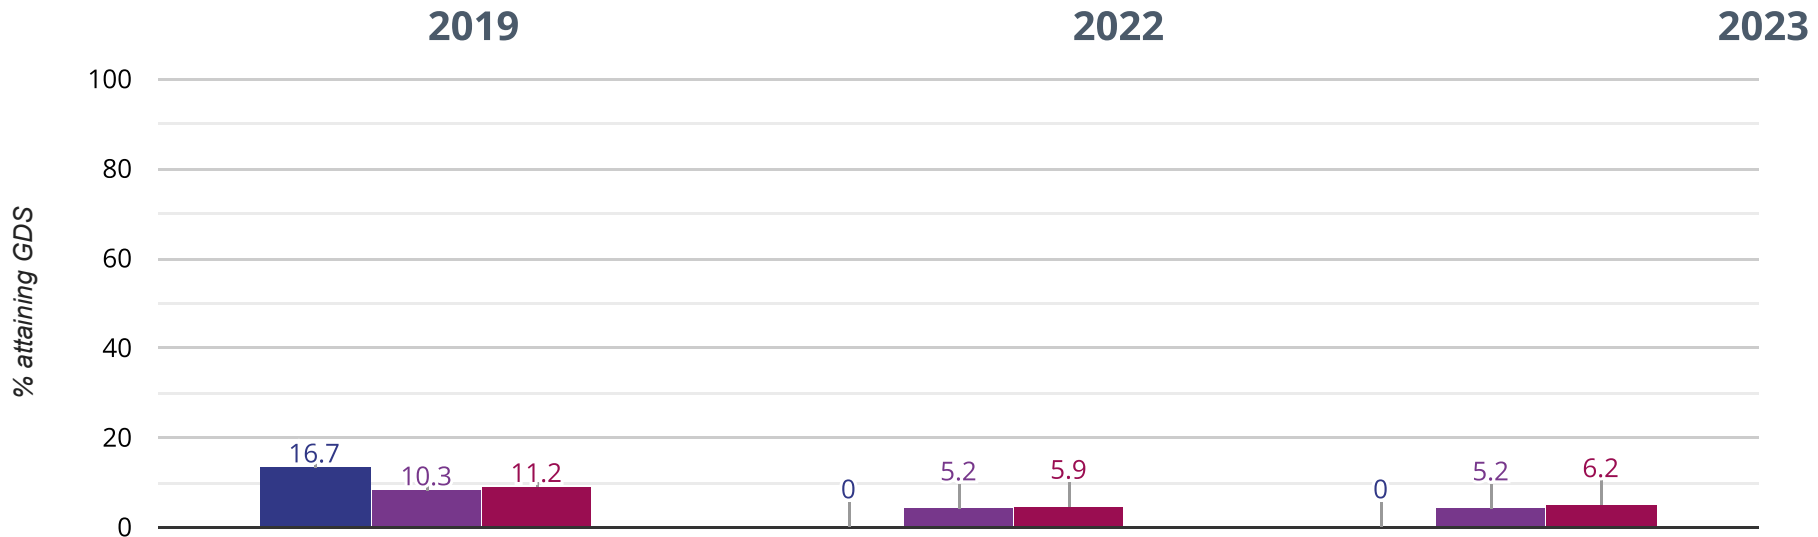

RWM - attaining GDS

0% in 2023

0% change from 2022

16.7% points drop since 2019

- Elsecar Holy Trinity Church of England Voluntary Aided Primary
- Barnsley (80)
- NCER National (16634)