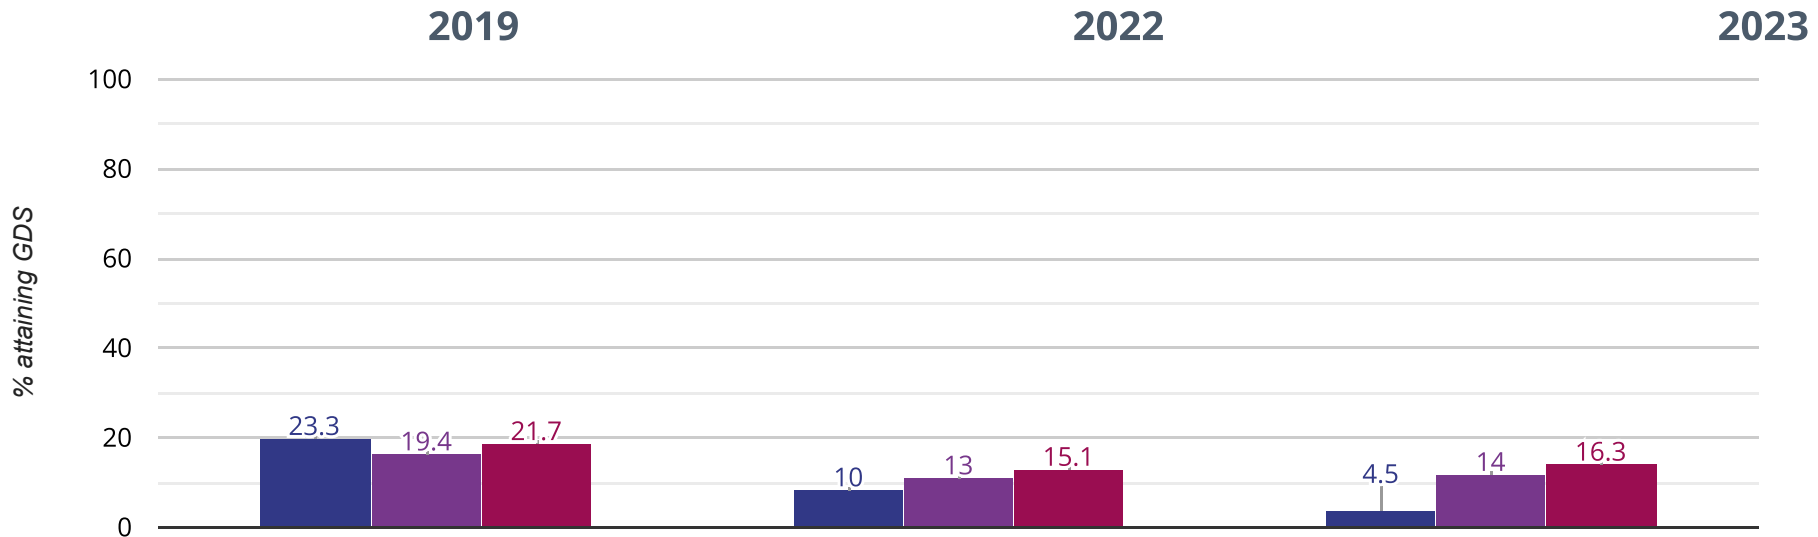

+ Maths - attaining GDS

4.5% in 2023

5.5% points drop since 2022

18.8% points drop since 2019

- Elsecar Holy Trinity Church of England Voluntary Aided Primary
- Barnsley (80)
- NCER National (16634)